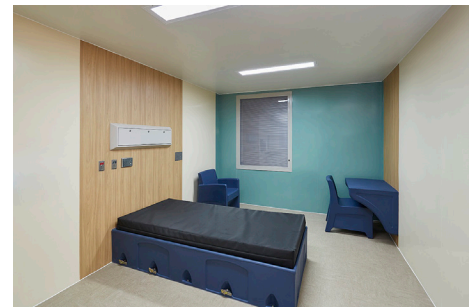

ALTRO WHITEROCK / ALTRO WALL DESIGNS

Tamper and impact resistant wall cladding with new, warmer aesthetics.